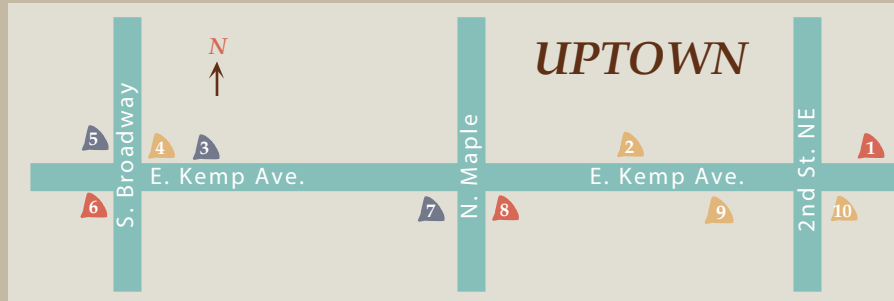

WATERTOWN Artwalk

2016 SCULPTURE MAP

1. Zinger

Artist: Gregory Johnson
Sponsor: Watertown Area Community Foundation
Location: Watertown Area Community Foundation, 211 E. Kemp

2. Leo

Artist: Paige Frazee
Sponsor: City of Watertown
Location: Watertown Volunteer Center, 111 Kemp Ave. E.

3. The Sun King

Artist: Steven Maeck
Sponsor: Watertown Area Chamber of Commerce and Watertown Development Company
Location: Commerce Center, 1 E. Kemp, park area

4. Eggciting News

Artist: Kimber Fiebiger
Sponsor: Brown Clinic
Location: Commerce Center, 1 E. Kemp, west of building

5. Dream of Flight

Artist: James Maher
Sponsor: Dugan Sales & Service
Location: ML Portraits, 7 N. Broadway

6. Downtime on the McNeil

Artist: Del Pettigrew
Sponsor: Great Western Bank
Location: Medical Arts Building, 15 S. Broadway

7. Gotta Practice First

Artists: Lee Leuning & Sherri Treeby
Sponsor: Reliabank
Location: Century Building, 26 E. Kemp

8. Stand For the Flag

Artists: Lee Leuning & Sherri Treeby
Sponsor: Prairie Lakes Healthcare System
Location: Goss Opera House, 100 E. Kemp

9. Brenna

Artist: Donna Jean Mayne
Sponsor: Backspin, LLC
Location: Reppe Building, 116 1/2 E. Kemp Ave.

10. Passing Time

Artist: Lynn Peterson
Sponsor: Haugan Nelson Realty
Location: 200 E. Kemp

11. Clean Water Brings Life

Artist: Lynette Power
Sponsor: Redlin Art Center
Location: Redlin Art Center, 1200 33rd St. SE